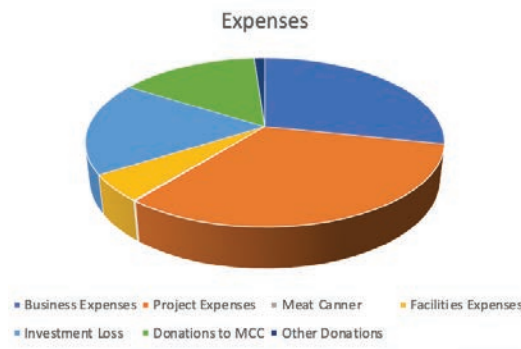

Expenses	
Business Expenses	$148,748.88
Project Expenses	$170,922.80
Meat Canner	$800.00
Facilities Expenses	$26,831.96
Investment Loss	$93,942.00
Donations to MCC	$78,619.97
Other Donations	$6,000.00
Total	$525,865.61