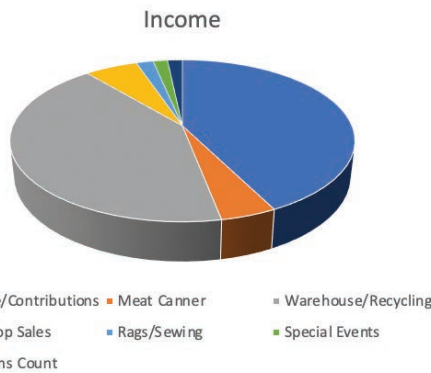

MRC Totals

In 2022 the following items were collected and sent to MCC for distribution to people in need around the world:

- 1103 Comforters
- 48 Grocery Bags
- 4800 Hygiene Kits
- 167 Infant Care Kits
- 7,624 Relief Kits
- 440 School Kits
- Two hundred volunteers gave 21,548 hours to MRC work.

The Darning Egg Gift Shop had a banner year, bringing in \$22,858.40 from sale of beautiful handmade and repurposed gift items. This money is used for MRC to work alongside Mennonite Central Committee to share God's love to those suffering from poverty, oppression, natural disasters and war.

Income	2022
Income/Contributions	\$193,310.55
Meat Canner	\$20,125.00
Warehouse/Recycling	\$190,646.21
Gift Shop Sales	\$26,722.17
Rags/Sewing	\$8,739.88
Special Events	\$7,330.00
My Coins Count	\$7,547.03
Total	\$454,420.84