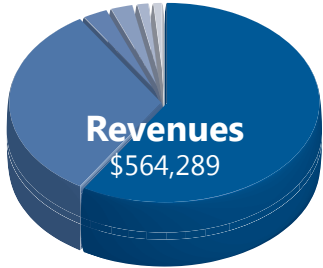

*Relief, Development and Peace
in the name of Christ.*

Newsletter | Spring 2016

Meat Canning Week

Thanks to all who helped make our meat canning event a success again this year! About 100 volunteers helped each day, March 14, 15 and 16, to fill, process, label and pack 17,203 cans of fresh pork. The new meat canner's efficiency helped to increase the number of cans processed by 25% from last year.

photos by Ned Leight

2015 Financial Summary

- \$332,945 • Contributions
- \$181,557 • Warehouse and Recycling Income
- \$17,832 • Gift Shop
- \$15,129 • End of Year Appeal
- \$10,548 • Penny Power
- \$6,279 • Rag and Sewing Room Sales