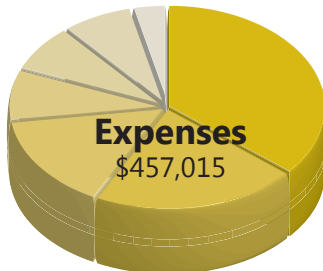

*Relief, Development and Peace
in the name of Christ.*

Newsletter | Spring 2016

Meat Canning Week

Thanks to all who helped make our meat canning event a success again this year! About 100 volunteers helped each day, March 14, 15 and 16, to fill, process, label and pack 17,203 cans of fresh pork. The new meat canner's efficiency helped to increase the number of cans processed by 25% from last year.

photos by Ned Leight

2015 Financial Summary

- \$332,945 • Contributions
- \$181,557 • Warehouse and Recycling Income
- \$17,832 • Gift Shop
- \$15,129 • End of Year Appeal
- \$10,548 • Penny Power
- \$6,279 • Rag and Sewing Room Sales

- \$165,996 • Donations to MCC
- \$97,889 • General and Depreciation
- \$69,611 • Wages/Taxes and Insurance
- \$37,719 • Kits and Grocery Bags
- \$35,914 • Meat Canner Expenses
- \$34,286 • Utilities, Maintenance and Administrative
- \$15,600 • Donations to Local Agencies